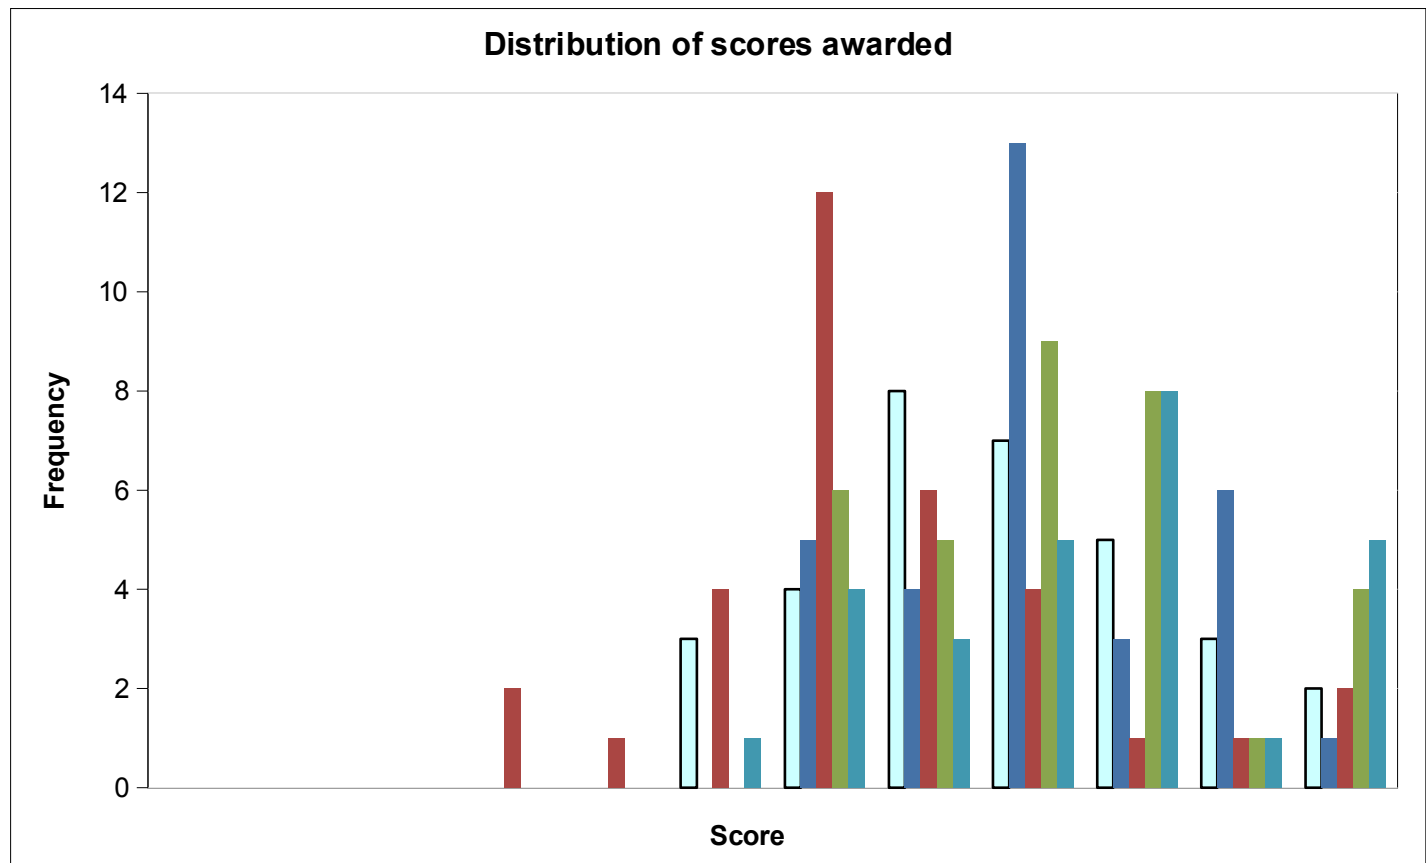

St Ives Photographic Club Monthly Print Competition 2010/11

	Sep		Oct		Nov		Dec		Jan		Feb		Total
	1	2	1	2	1	2	1	2	1	2	1	2	
Ivan Barrett	19	17	19	18	19	18	19	20	18	20	17	18	222
Mike Frost	20	18	17	19	17	20	15	18	17	20	19	19	219
Paul Taylor	18	20	17	19	16	14	18	17	20	20	19	20	218
Gary Dean	17	18	19	17	17	17	18	18	19	17	16	20	213
Gordon Morrison	16	16	19	17	15	20	17	17	20	18	19	19	213
Pat Frost	18	19	20	17	16	15	16	18	15	19	18	19	210
Ann Woodward	15	17	17	17	15	15	17	18	18	16	17	18	200
Ise Berridge	16	16	15	16	15	17	17	18	18	14	16	17	195
Stan Mace	17	17	15	17	16	16	17	16	14	15	18	17	195
Richard Berridge	16	15	18	16	15	15	17	15	16	18	14	18	193
David Ray	14	16	15	17	13	15	16	16	18	18	16	15	189
Peter Hayward	14	15	15	16	14	12	16	20	17	14	16	16	185
Tom Lane	17	18	19	17	15	15	20	20			20	18	179
Maurice Blanchard			17	17	15	16	17	18			15	16	131
Gary Grief	16	16	17	15	12	14	15	15					120
John Chance	19	17	18	16					17	16			103
Clive Chandler					15	14	17	15	18				79
Anne Melia	15	14			16		15						60
David Forth											18	16	34
													0
													0

Average	16.8	17.1	15.6	17.2	17.4	17.5
Median	17	17	15	17	18	18